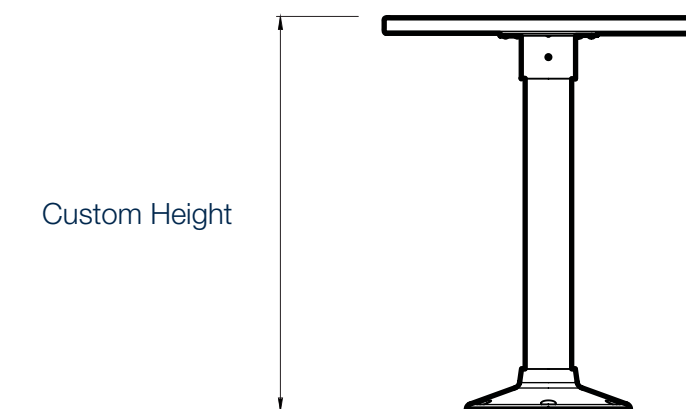

Certifications

- US Coast Guard type approved
- Subchapter K 5A space fire load compliant

Standard Marine Table

Features

- Table top options to meet weight and fire load targets
- Range of colours and finishes
- Aluminium honeycomb top with decorative laminate face
- Wide range of laminate colours
- Finished with aluminium edging
- Custom sizes and shapes
- Aluminium leg mounting system
- Optional leg mounted module fitted with power and USB ports

Certifications

- IMO HSC Code 2000 Annex 10 certified
- Design level 1 gcoll up to 3G
- US Coast Guard type approved
- Subchapter K 5A space fire load compliant

Heavy Duty Marine Table

Marine Tables

Marine Tables

Pedestal Marine Table

Standard Marine Table

Heavy Duty Marine Table