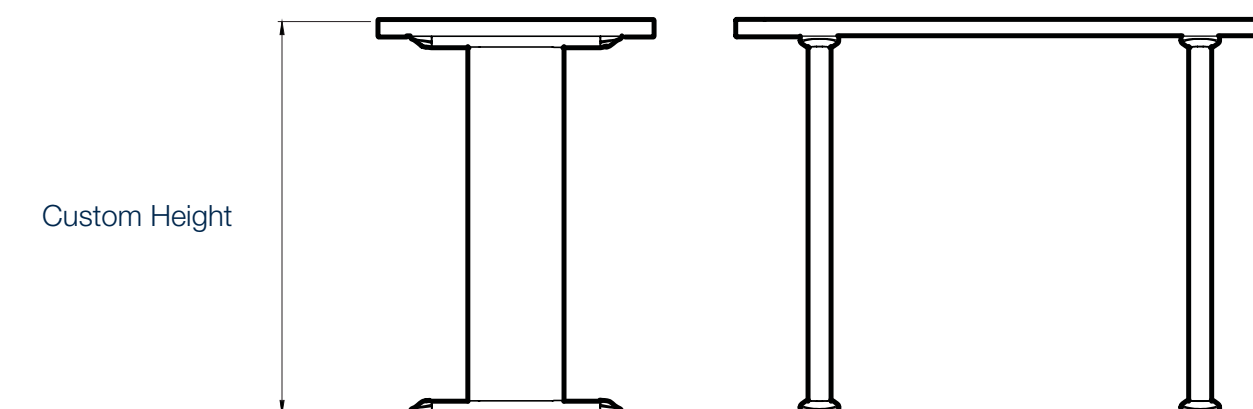

Standard Marine Table